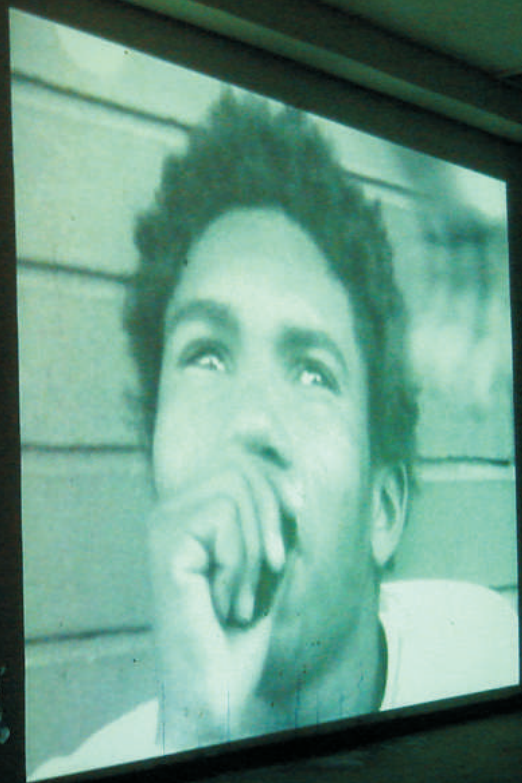

som

marssares [caixa2]+
andré amaral [bump]

rio de janeiro
Espaço CBF - praça tiradentes, 83
porto alegre
Subterrânea Atelier - av. independência, 745

apoio:

[[Cinema Tique [[

Subterrânea

A photograph of a woman with dark hair, wearing a white short-sleeved shirt, looking down. The image is overlaid with large, bold, black text. The text is split across two lines: the top line reads "NCORPORO" and the bottom line reads "A REVOLTA". The entire image has a greenish tint.